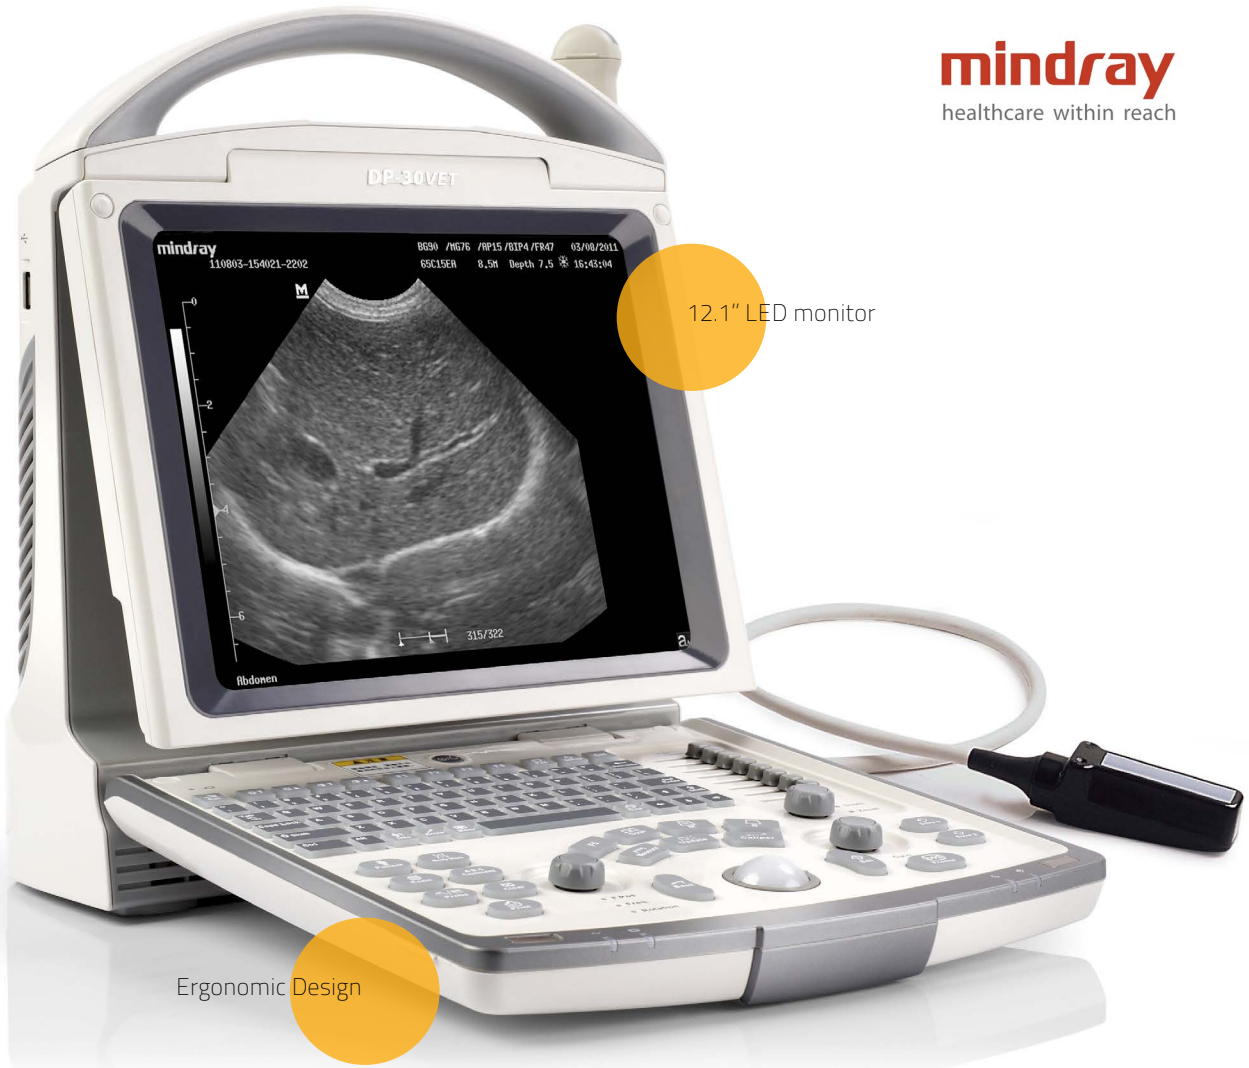

DP-30Vet

Entry level system for veterinarians

BCF
Ultrasound

mindray
healthcare within reach

Ideal for Equine Reproduction

The entry level Mindray DP-30Vet is a lightweight, portable ultrasound system ideal for your equine or mixed practice. The Mindray DP-30Vet has been developed from the Mindray DP-50Vet and offers similar functionality including the same iClear speckle reduction technology.

Ergonomic design with fashionable outlook

- 12.1" LED monitor with tilting functionality
- Compact design for extreme mobility
- Fast boot-up within 17s for immediate scan
- User-defined keys, programmable personalized operations
- One-key function for image and cine storage to local disk or USB drive Lithium battery supporting up to 1.5 hours continuous scanning

Improved LED Screen

The new 12.1" LED Screen can be angled up or down, this is a really useful function when scanning at different heights.

iStation Integrated Patient Data Storage

iStation™ integrated patient data storage, archiving, review and retrieval efficiently.

Optional 320G hard disk for massive image storage

Specific design for versatile veterinary applications

- Dustproof keyboard cover keeps the control panel free from contamination
- Specifically designed veterinary transducers with anti-decay surface and longer cable