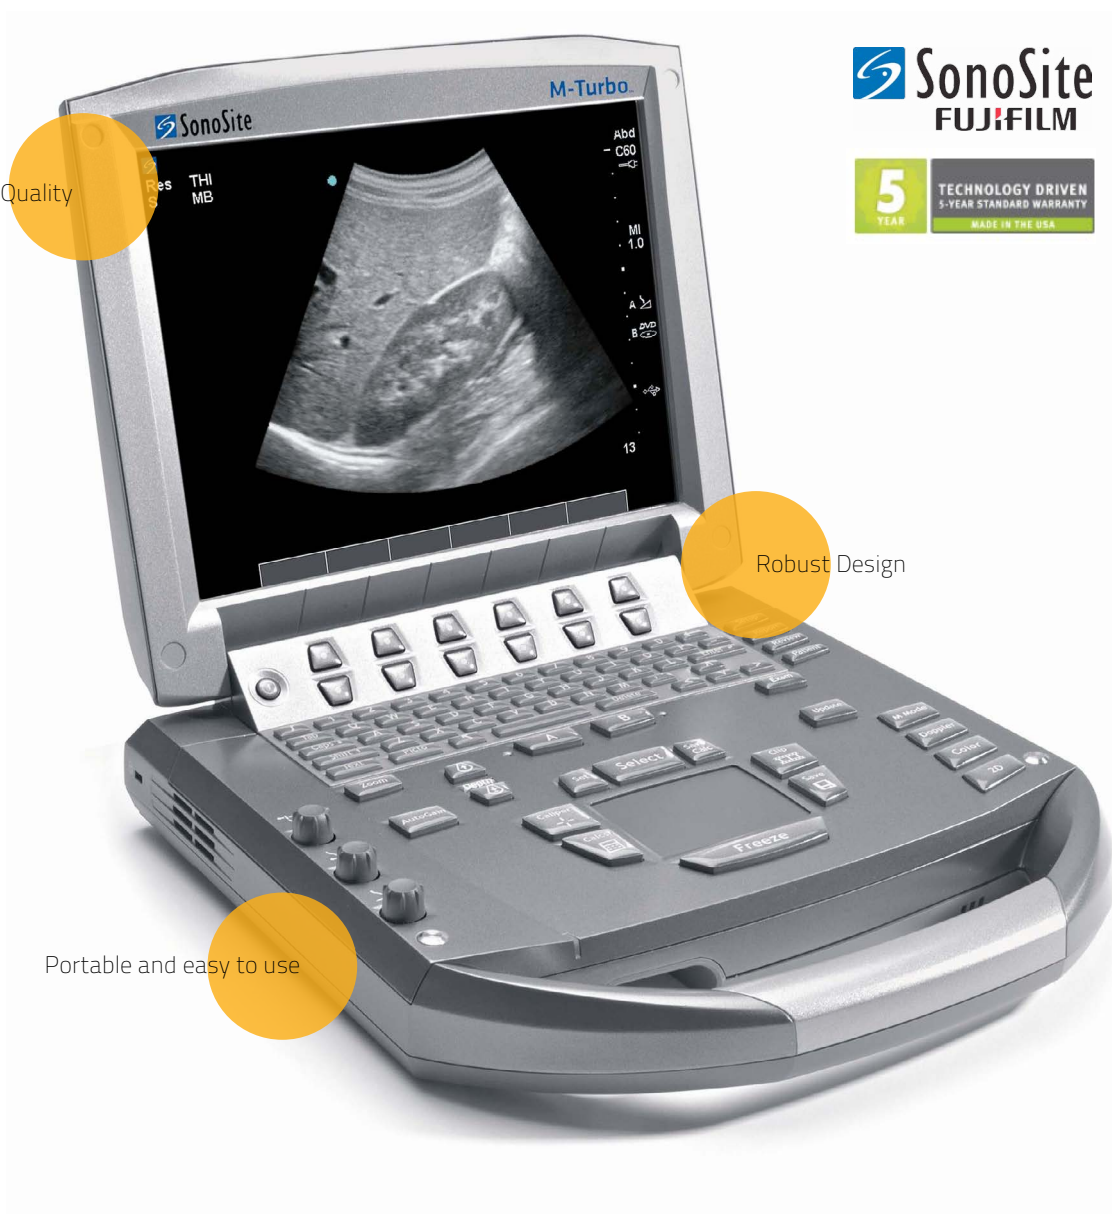

# M-Turbo

Focused on the Vet

Superior Image Quality

Robust Design

Portable and easy to use

## See More. Achieve More.

So tough, the VET M-Turbo system can withstand a 1 metre drop thanks to the unique magnesium frame. And for complete confidence every system comes with SonoSite's industry-leading 5-year warranty. Supremely reliable, easy to use, and durable enough to make it a favourite with vets everywhere – SonoSite sets the standard for field, barn, and exam room use.

### See More. Do More.

Smaller than most laptops and weighing in at 3.04 kg, the VET M-Turbo hand-carried ultrasound system combines revolutionary image quality with portability in a robust casing.

## Reliable

The M-Turbo has been designed to American military specifications and extensively tested to ensure that it is reliable and durable. So tough, the Vet M-Turbo system can withstand a 1 metre drop test thanks to the unique magnesium frame.