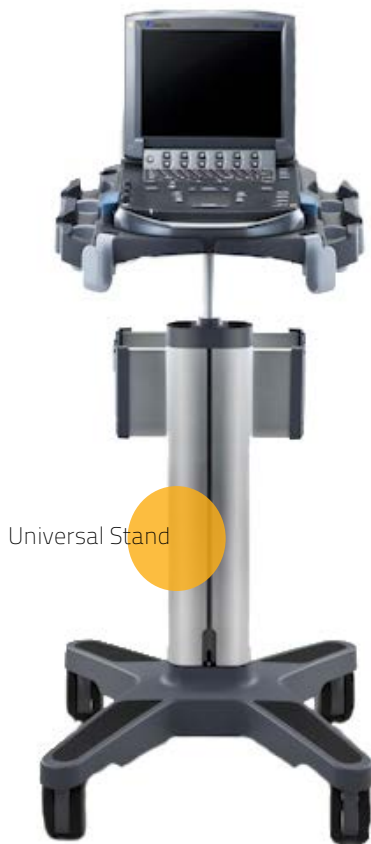

Optional Extras

BCF Ultrasound offer a range of accessories and software options for the M-Turbo Ultrasound System from gel standoffs to Continuous Wave Doppler

Software

- Colour Power Doppler / Velocity Colour
- Continuous Wave Doppler
- Pulsed Wave Doppler
- SonoMBe
- Advanced OB/GYN Calculations
- Credentialing Worksheets
- DICOM
- ACO Technology
- SiteLink Image Manager 4.1.0
- Wireless Data Management
- ECG Option

Accessories

Universal Stand	TTC
Mini-Dock	Carry Case
Power Supply	Extra Battery
L38/50 Standoff	L52 Standoff
Keypad Skins	Aquasonic Gel

Training Courses

At BCF we like to know that once a product has left our warehouse, it is going to be used to its full potential. So it is our commitment to our customers to provide the training required to get the most out of your product. To achieve this, we hold and support CPD training courses throughout the year, as well as providing networks to assist continued education for all customers, hosting local and international talent to pass on their knowledge for the benefit of the industry. You can also check out our great range of online training videos.

Service and Support

Whether you are after some useful information to help get the best out of your equipment or you are having some technical difficulties, we are here to assist you.

Australia

t: 1300 798 747 | +61 3 9894 8980
sales@bcfultrasound.com

New Zealand

t: +64 9 257 1212
sales@bcfultrasound.com